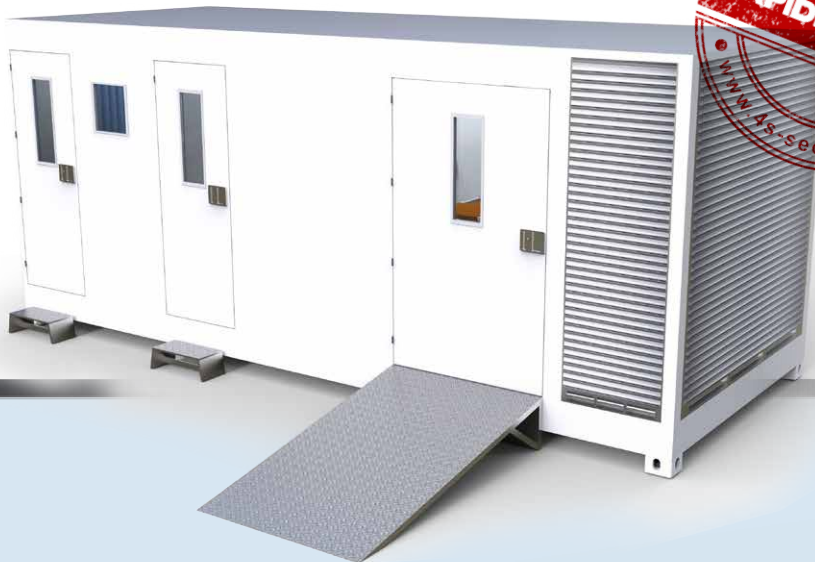

**ULD**

**CBRN LIGHTWEIGHT DECONTAMINATION UNIT**

**MAIN CHARACTERISTICS**

- **Rapidly set up** (less than 5 min) by only 2 persons\*
- **Small footprint** (20" standard ISO)
- **Easy to transport** by truck with ALW < 7.5T
- **Quick repacking**
- Mass : maxi 3 tons (depending on options)