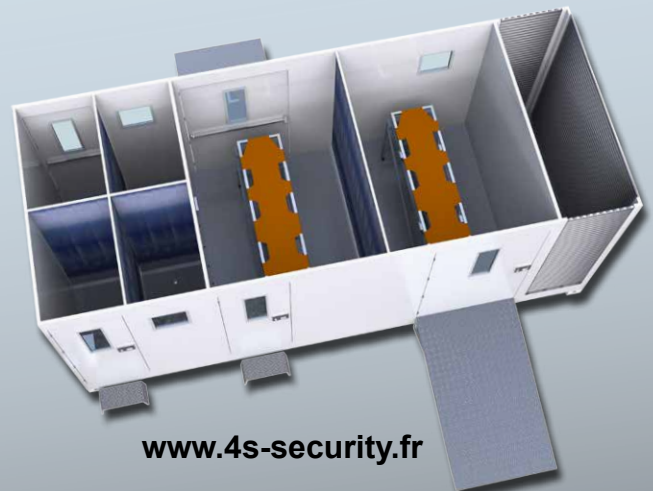

COST EFFECTIVE

- Long **service life**
- **Cost effective** maintenance

(*) Depending on version